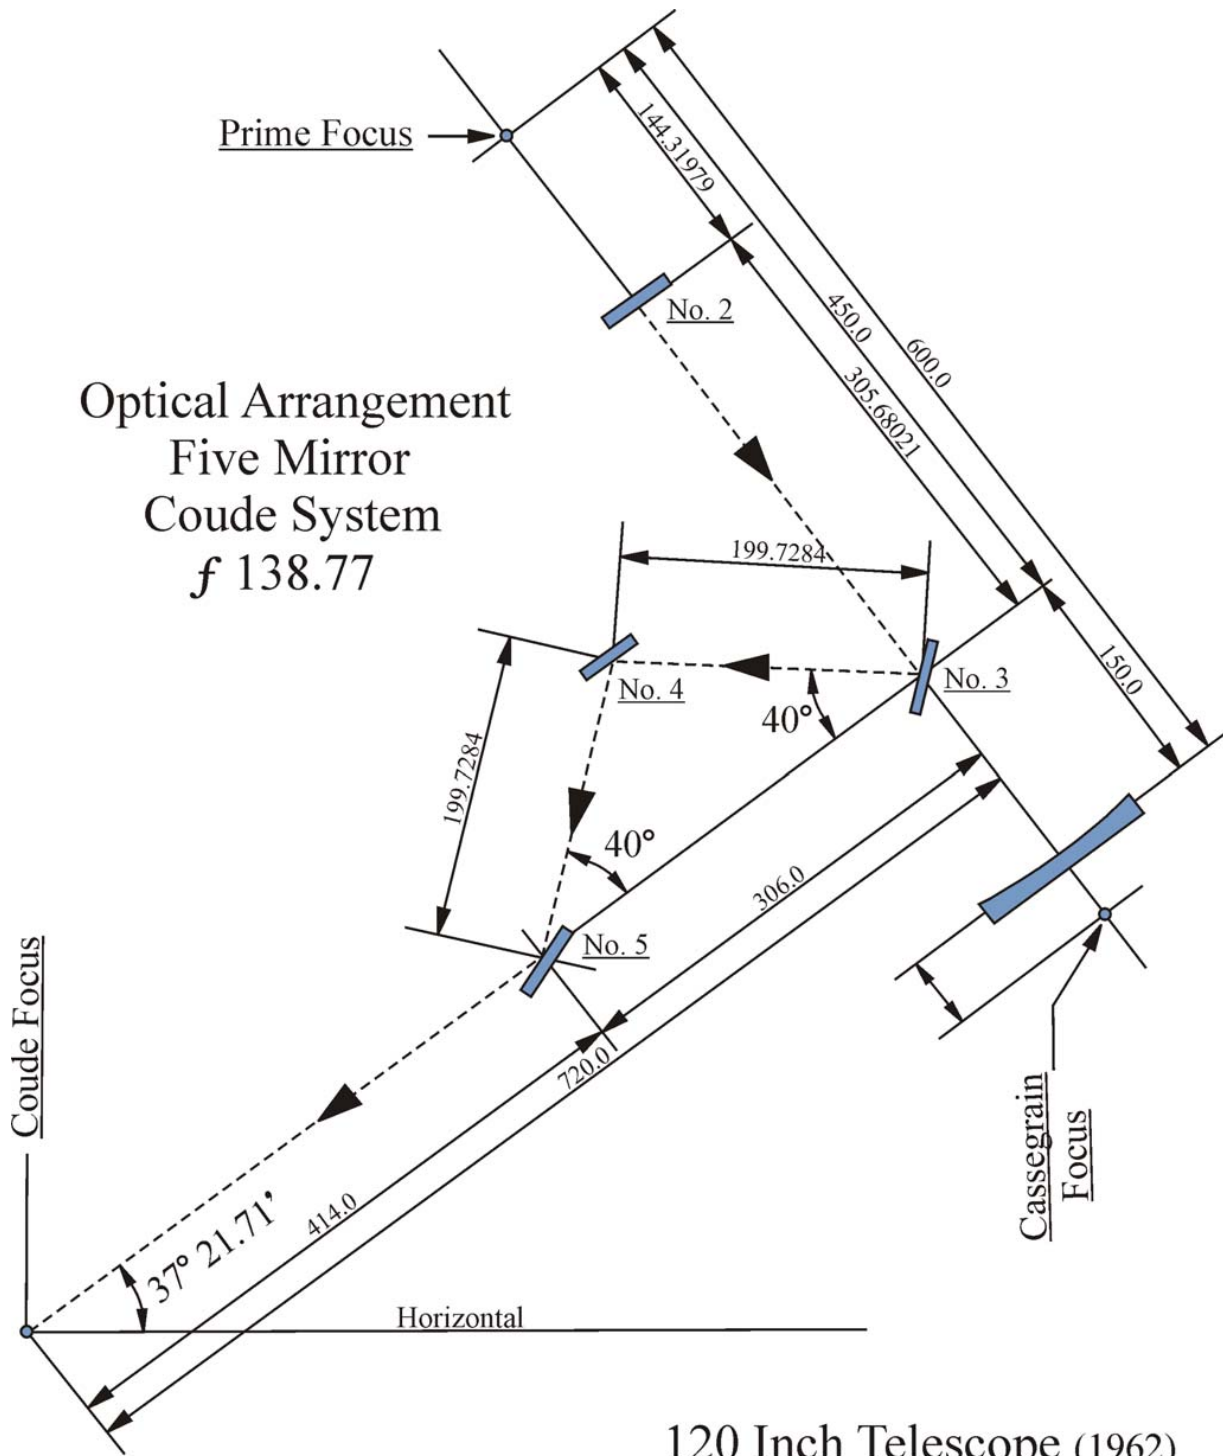

# 120" OPTICAL FOCUS DRAWINGS

120 Inch Telescope (1962)

Redrawn - 16 March 2001 DRS