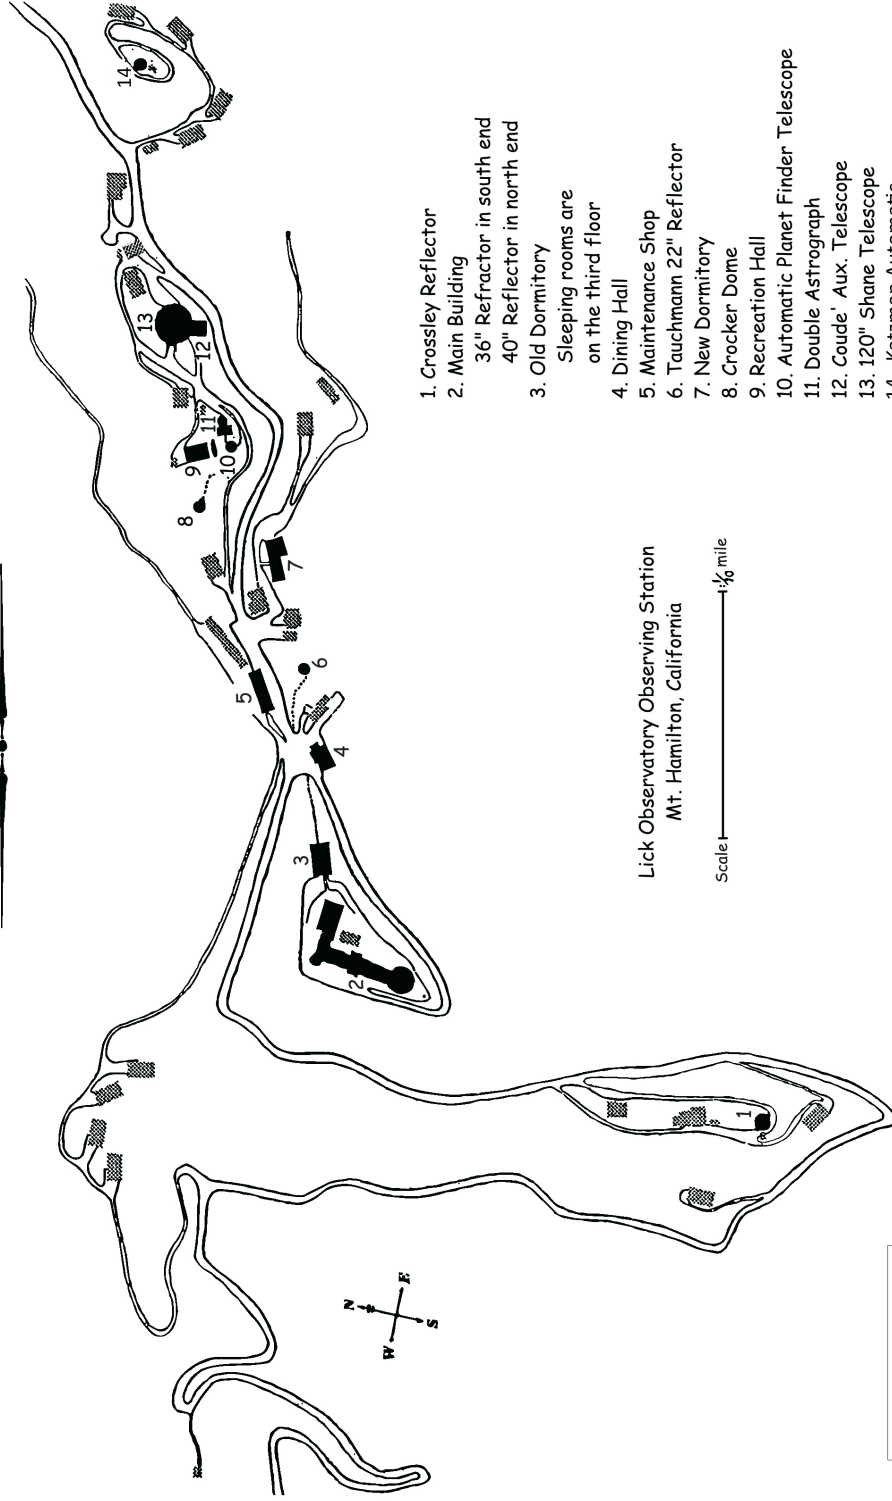

Welcome to Lick Observatory

- 1. Crossley Reflector
- 2. Main Building
36" Refractor in south end
40" Reflector in north end
- 3. Old Dormitory
Sleeping rooms are
on the third floor
- 4. Dining Hall
- 5. Maintenance Shop
- 6. Tauchmann 22" Reflector
- 7. New Dormitory
- 8. Crocker Dome
- 9. Recreation Hall
- 10. Automatic Planet Finder Telescope
- 11. Double Astrograph
- 12. Coude' Aux. Telescope
- 13. 120" Shane Telescope
- 14. Katzman Automatic
Imaging Telescope

Lick Observatory Observing Station
Mt. Hamilton, California

Scale $\frac{1}{4}$ mile